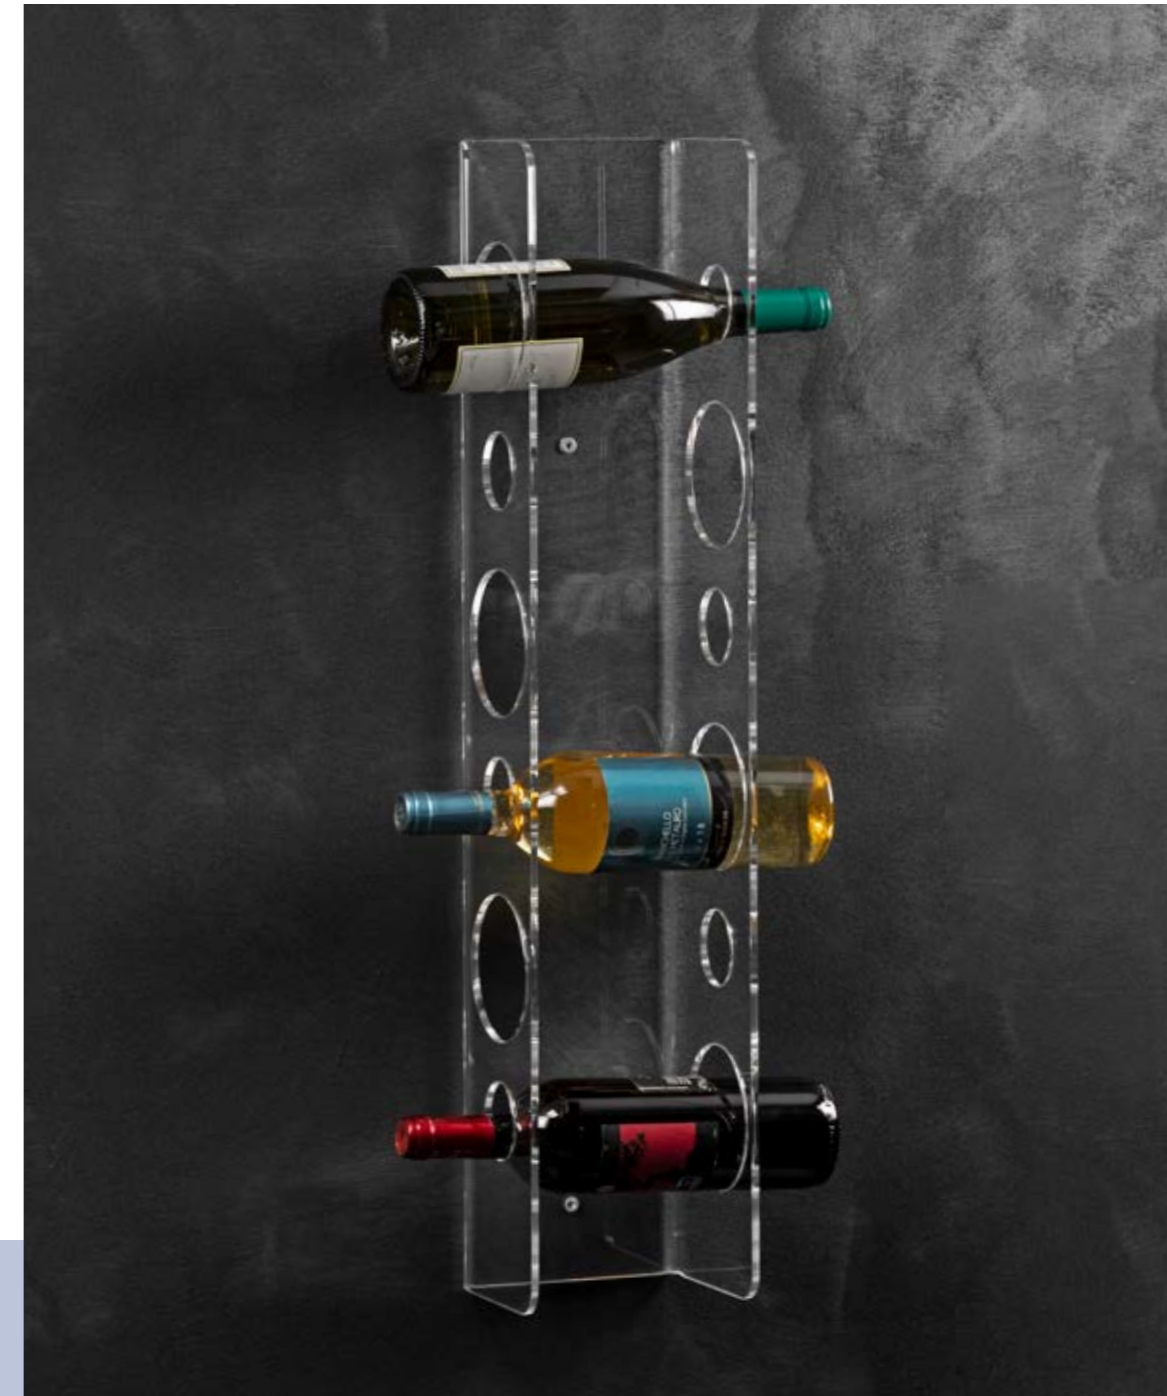

WINE NOT | 04388

PORTABOTTIGLIE
22 x 18 x 48 h cm

CANTINA

Mattei Carella Design

CANTINA | 33713

PORTABOTTIGLIE
50 x 19,5 x 34 h cm

ENO

Futura Design